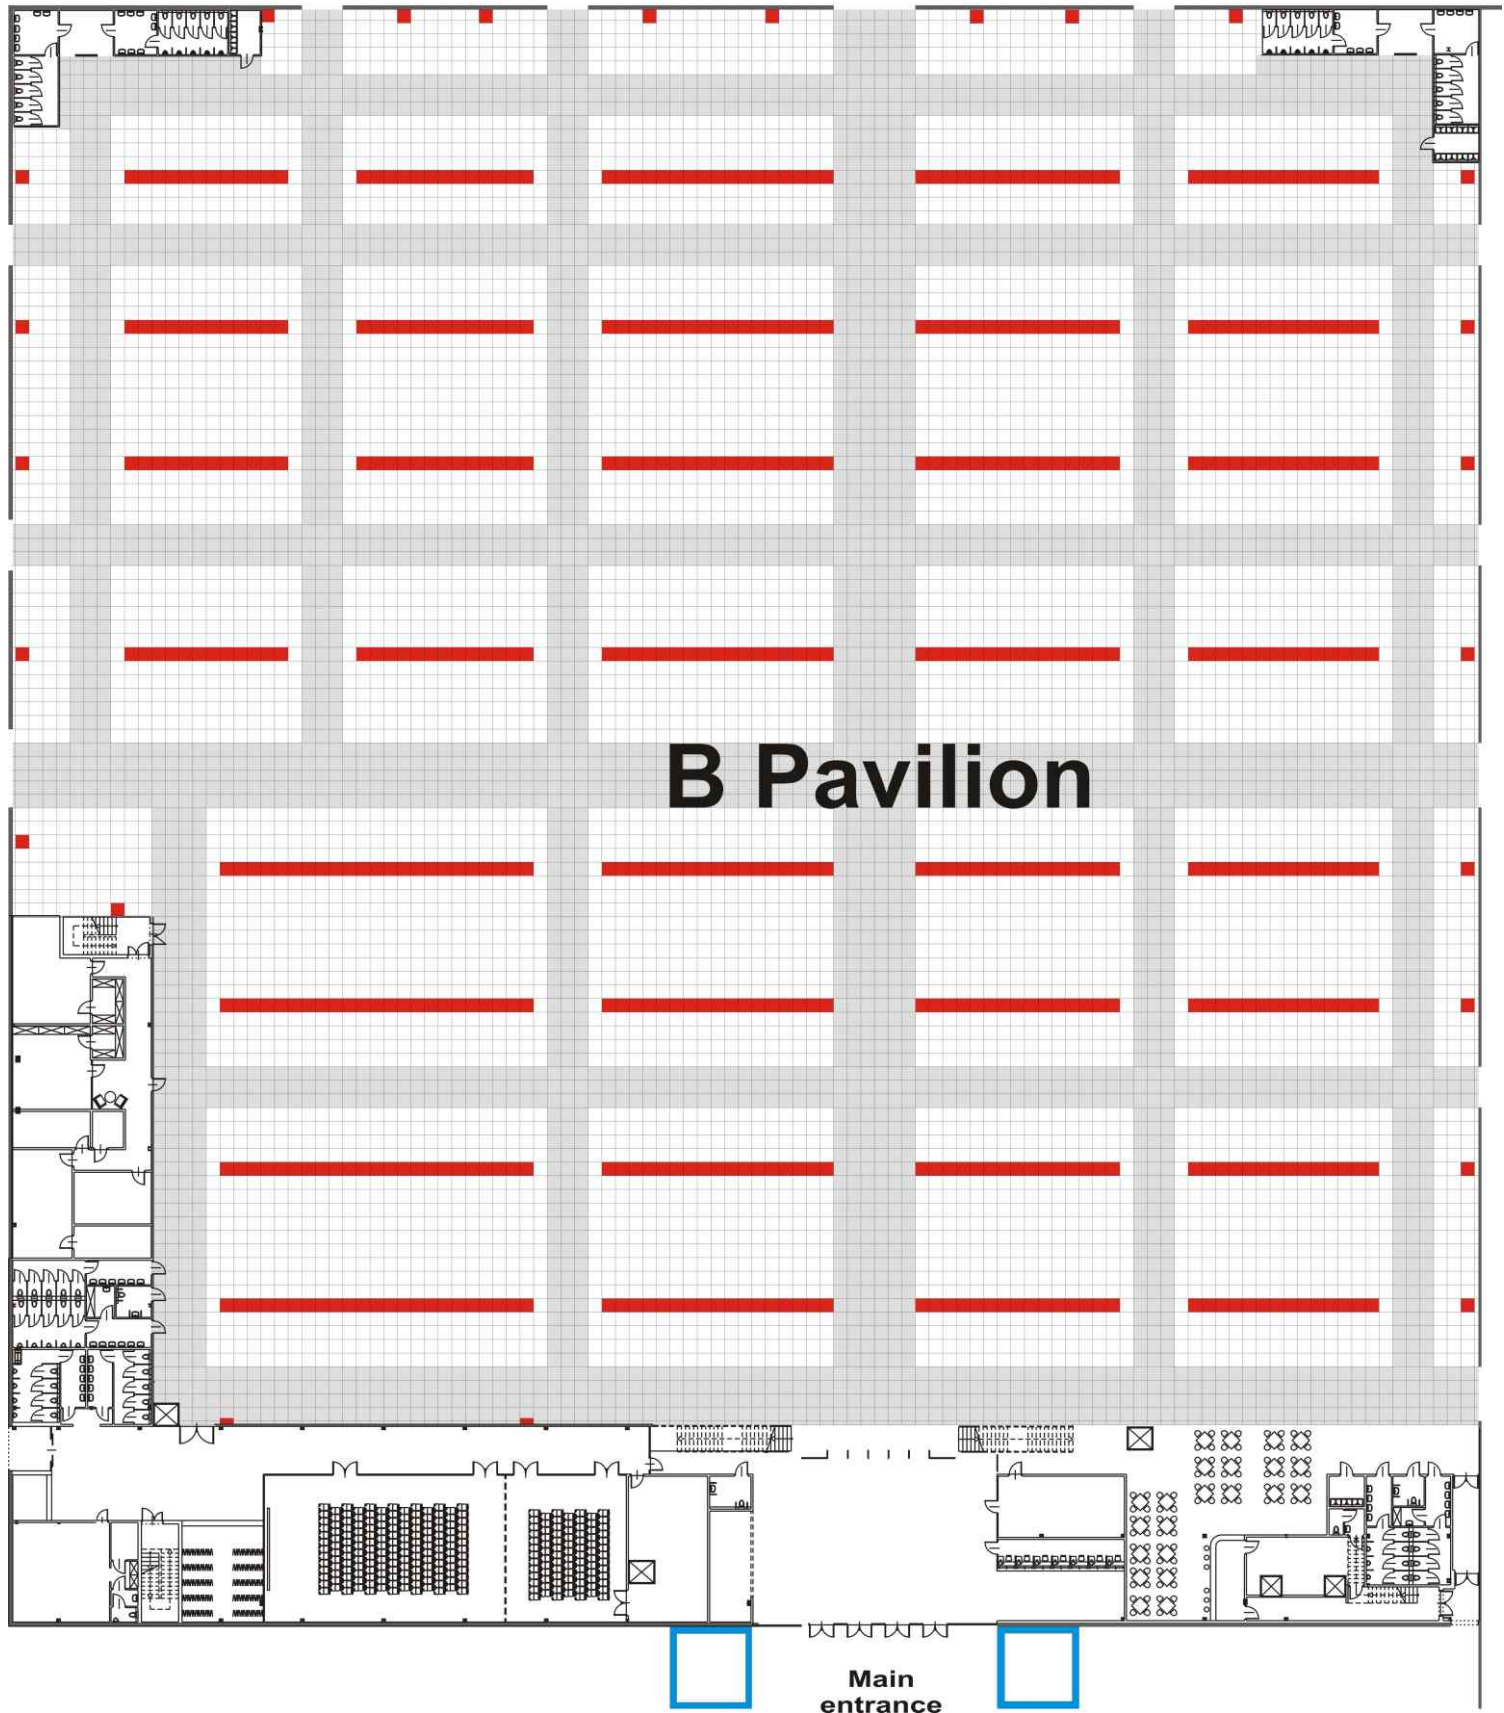

View of the B Pavilion (metric grids)

- 1 square meter of the exhibition area
- utilities sockets
- utilities channels